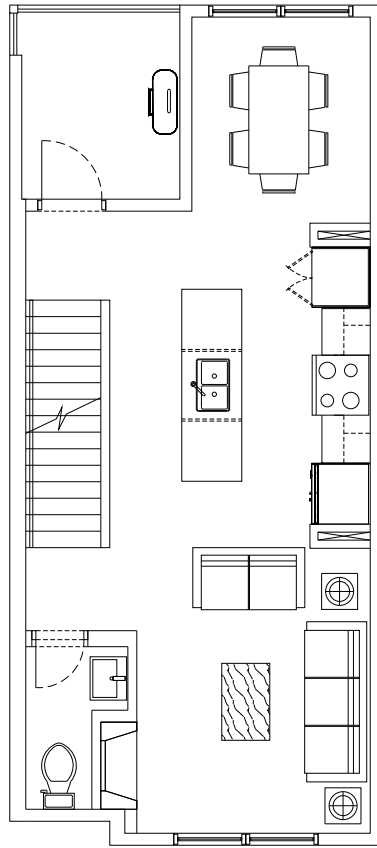

## Floor Plan A

Bedrooms 3  
Bathrooms 2.5  
Total Sq.Ft. 1218

Lower Floor 219 Sq.Ft.

Main Floor 472 Sq.Ft.

Upper Floor 527 Sq.Ft.

[THEWINSTONTOWNS.COM](http://THEWINSTONTOWNS.COM)

## Floor Plan B

Bedrooms 3  
Bathrooms 2.5  
Total Sq.Ft. 1202

Lower Floor 211.50 Sq.Ft.

Main Floor 472 Sq.Ft.

Upper Floor 518.50 Sq.Ft.

[THEWINSTONTOWNS.COM](http://THEWINSTONTOWNS.COM)