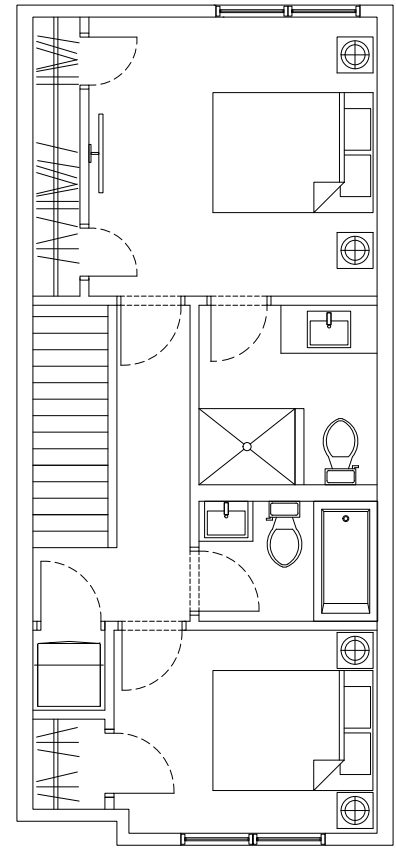

## Floor Plan A

Bedrooms 3  
Bathrooms 2.5  
Total Sq.Ft. 1218

Lower Floor 219 Sq.Ft.

Main Floor 472 Sq.Ft.

Upper Floor 527 Sq.Ft.

[THEWINSTONTOWNS.COM](http://THEWINSTONTOWNS.COM)