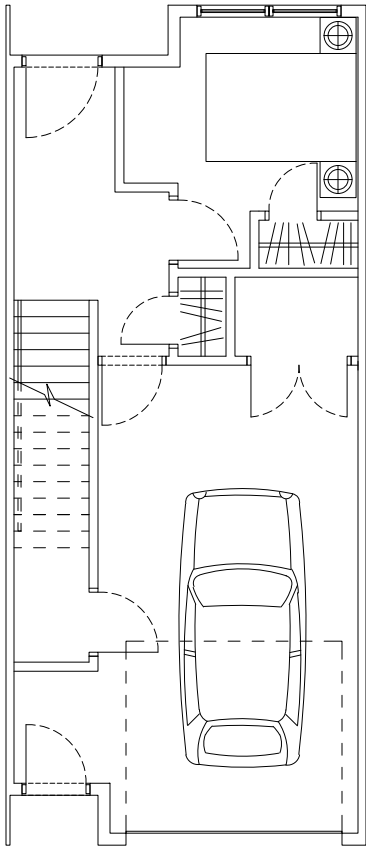

The Winston

BRAVA
DEVELOPMENT CORP.

Floor Plan B

Bedrooms 3
Bathrooms 2.5
Total Sq.Ft. 1202

Lower Floor 211.50 Sq.Ft.