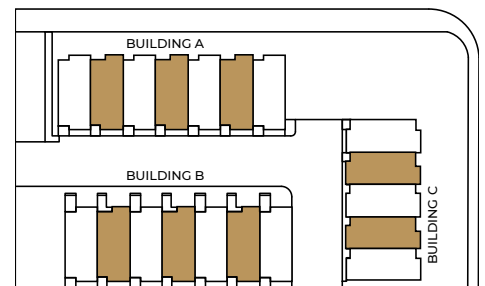

## Floor Plan B

Bedrooms 3  
Bathrooms 2.5  
Total Sq.Ft. 1202

Lower Floor 211.50 Sq.Ft.

Main Floor 472 Sq.Ft.

Upper Floor 518.50 Sq.Ft.

[THEWINSTONTOWNS.COM](http://THEWINSTONTOWNS.COM)