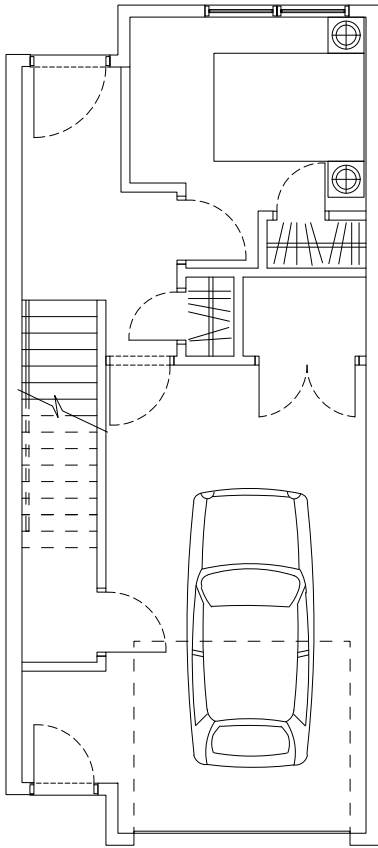

## Floor Plan A

Bedrooms 3  
Bathrooms 2.5  
Total Sq.Ft. 1218

Lower Floor 219 Sq.Ft.

Main Floor 472 Sq.Ft.

Upper Floor 527 Sq.Ft.

[THEWINSTONTOWNS.COM](http://THEWINSTONTOWNS.COM)