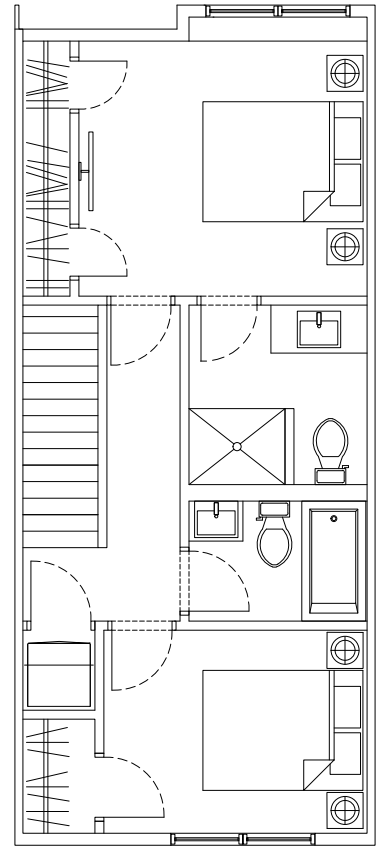

## Floor Plan B

Bedrooms 3  
Bathrooms 2.5  
Total Sq.Ft. 1202

Lower Floor 211.50 Sq.Ft.

Main Floor 472 Sq.Ft.

Upper Floor 518.50 Sq.Ft.

[THEWINSTONTOWNS.COM](http://THEWINSTONTOWNS.COM)