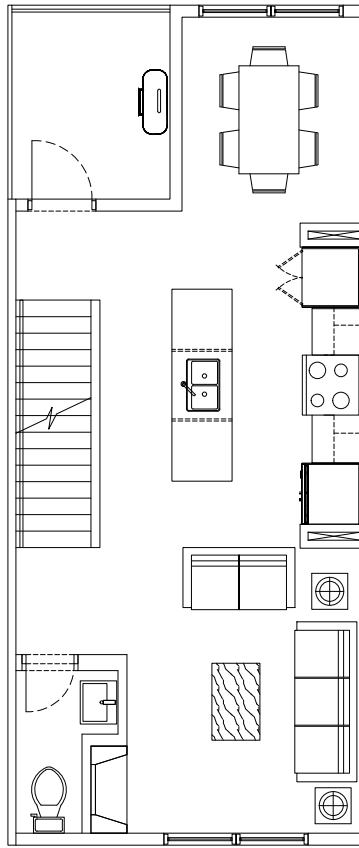

## Floor Plan A

Bedrooms 3  
Bathrooms 2.5  
Total Sq.Ft. 1218

Lower Floor 219 Sq.Ft.

Main Floor 472 Sq.Ft.

Upper Floor 527 Sq.Ft.

[THEWINSTONTOWNS.COM](http://THEWINSTONTOWNS.COM)

## Floor Plan B

Bedrooms 3  
Bathrooms 2.5  
Total Sq.Ft. 1202

Lower Floor 211.50 Sq.Ft.

Main Floor 472 Sq.Ft.

Upper Floor 518.50 Sq.Ft.

[THEWINSTONTOWNS.COM](http://THEWINSTONTOWNS.COM)