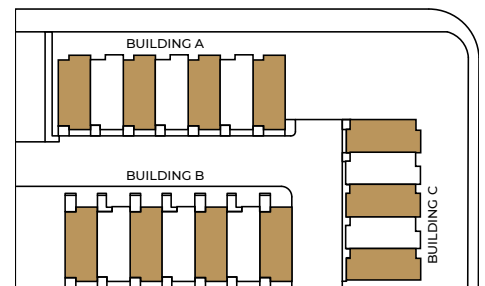

## Floor Plan A

Bedrooms 3  
Bathrooms 2.5  
Total Sq.Ft. 1218

Lower Floor 219 Sq.Ft.

Main Floor 472 Sq.Ft.

Upper Floor 527 Sq.Ft.

[THEWINSTONTOWNS.COM](http://THEWINSTONTOWNS.COM)